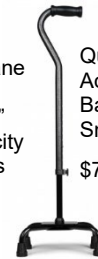

QUAD CANES

Quad Cane Small Base
Adjust height 29-38"
Black, \$35.50

Quad Cane Large Base
Adjust height 30-39"
Black, \$39.95

5632BF Quad Cane
Small Base Adjust 30-39"
300 lb weight capacity
\$42.50

- Butterflies
- Blue Wave
- Roses

MOB1073 Quad Cane
Small Base
Adjust height 30-39"
250 lb weight capacity
Weighs just 1.25 lbs
\$39.95

Quad Cane
Adjust 29.5-38.5"
Bariat 500lb Cap
Small Base, Black
\$75.50

CANE, WALKER TIPS, ACCESSORIES